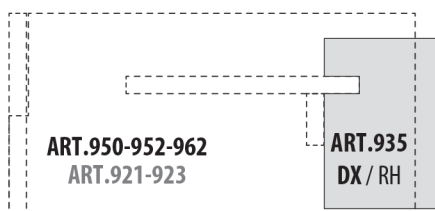

**CON SCHIENA APERTA**  
with open back panel

**CON SCHIENA CHIUSA**  
with close back panel

**DIMENSIONI SCRIVANIE**

*dimension desks*

**CON FIANCO SX**

left side panel

**SCRIVANIE**

desks

**CON FIANCO DX**

right side panel

**LATO OPERATORE**  
operator side

**SCRIVANIE CON ALLUNGO**

desks with extension

**LATO OPERATORE**  
operator side

**CASSETTIERE LATERALI**

lateral pedestal

**LATO OPERATORE**  
operator side