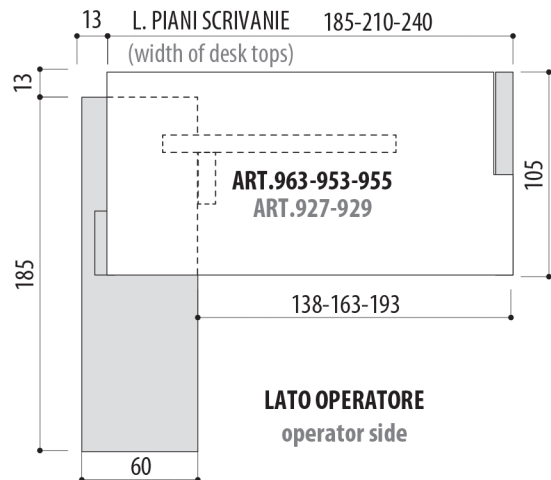

**CON SCHIENA APERTA**  
with open back panel

**CON SCHIENA CHIUSA**  
with close back panel

**DIMENSIONI SCRIVANIE**

*dimension desks*

**CON FIANCO SX**

left side panel

**SCRIVANIE**

desks

**CON FIANCO DX**

right side panel

**LATO OPERATORE**  
operator side

**SCRIVANIE CON ALLUNGO**

desks with extension

**LATO OPERATORE**  
operator side

**CASSETTIERE LATERALI**

lateral pedestal

**LATO OPERATORE**  
operator side